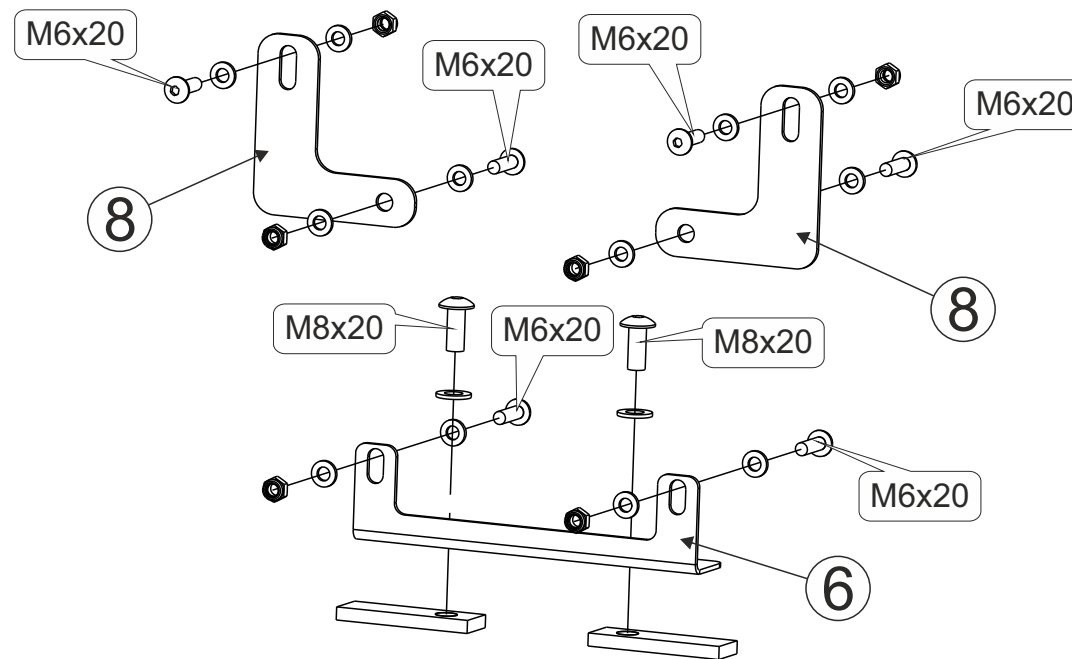

# Radiator relocation kit Loncin XWolf 700L, 2022-

Material: aluminum

## Main parts of № 40.MP 0760

	QTY	Name	View
18	16	Washer 8	
19	4	Washer 6	
20	1	Tube L=1m	
21	4	Clamp	
22	2	Union	

40.MP 0760

	QTY	Name	View
1	1	Body	
2	2	Hook	
3	2	Bracket	
4	1	Bracket	
5	1	Bracket	
6	1	Bracket	
7	1	Cover	
8	2	Bracket	
9	2	Threaded insert	
10	8	Screw M6x20	
11	2	Screw M6x30	
12	2	Screw M6x40	
13	12	Screw M8x20	
14	2	Screw M8x35	
15	8	Nut M6	
16	2	Nut M8	
17	16	Washer 6	