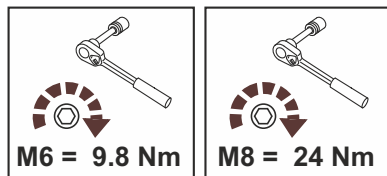

Radiator relocation kit SEGWAY Snarler AT6 2022 -

Material: aluminum

Main parts of № 40.MP 0747

	QTY	Name	View
1	1	Body	
2	1	Bracket	
3	1	Bracket	
4	1	Bracket	
5	1	Bracket	
6	2	Bracket	
7	1	Cover	
8	2	Screw M6x30	
9	10	Screw M8x20	
10	4	Screw M8x50	
11	2	Nut M6	
12	6	Washer 8	
13	14	Washer 8 G	
14	4	Washer 6	
15	8	Washer 8	

	QTY	Name
16	1	Sleeve L=1000 MM
17	1	Tube L=800 MM
18	4	Clamp
19	2	Union